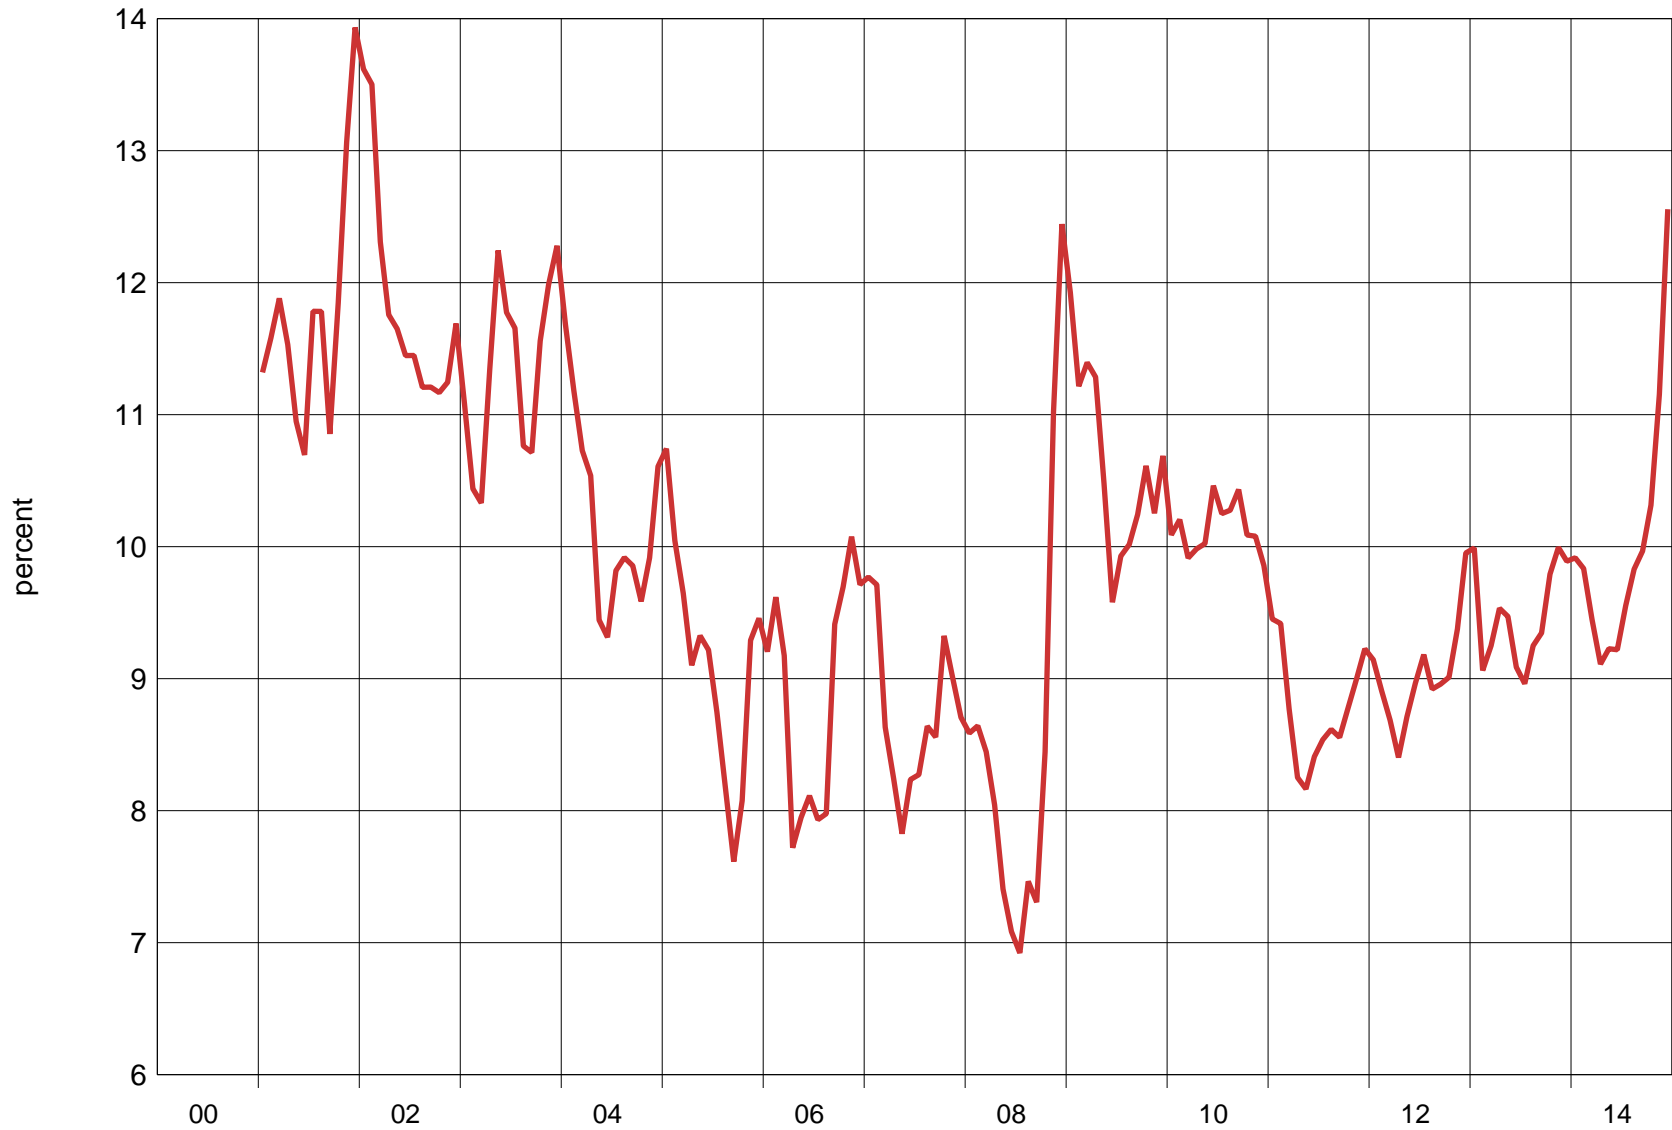

Average Fuel Prices

Average Surcharge for Premium Gasoline

Price Difference Between Diesel and Regular Gasoline

Average Percentage Price Difference for Regular Gasoline

Reference city Toronto; at self-serve filling stations

Average Percentage Price Difference for Regular Gasoline
Reference Month April; at self-serve filling stations