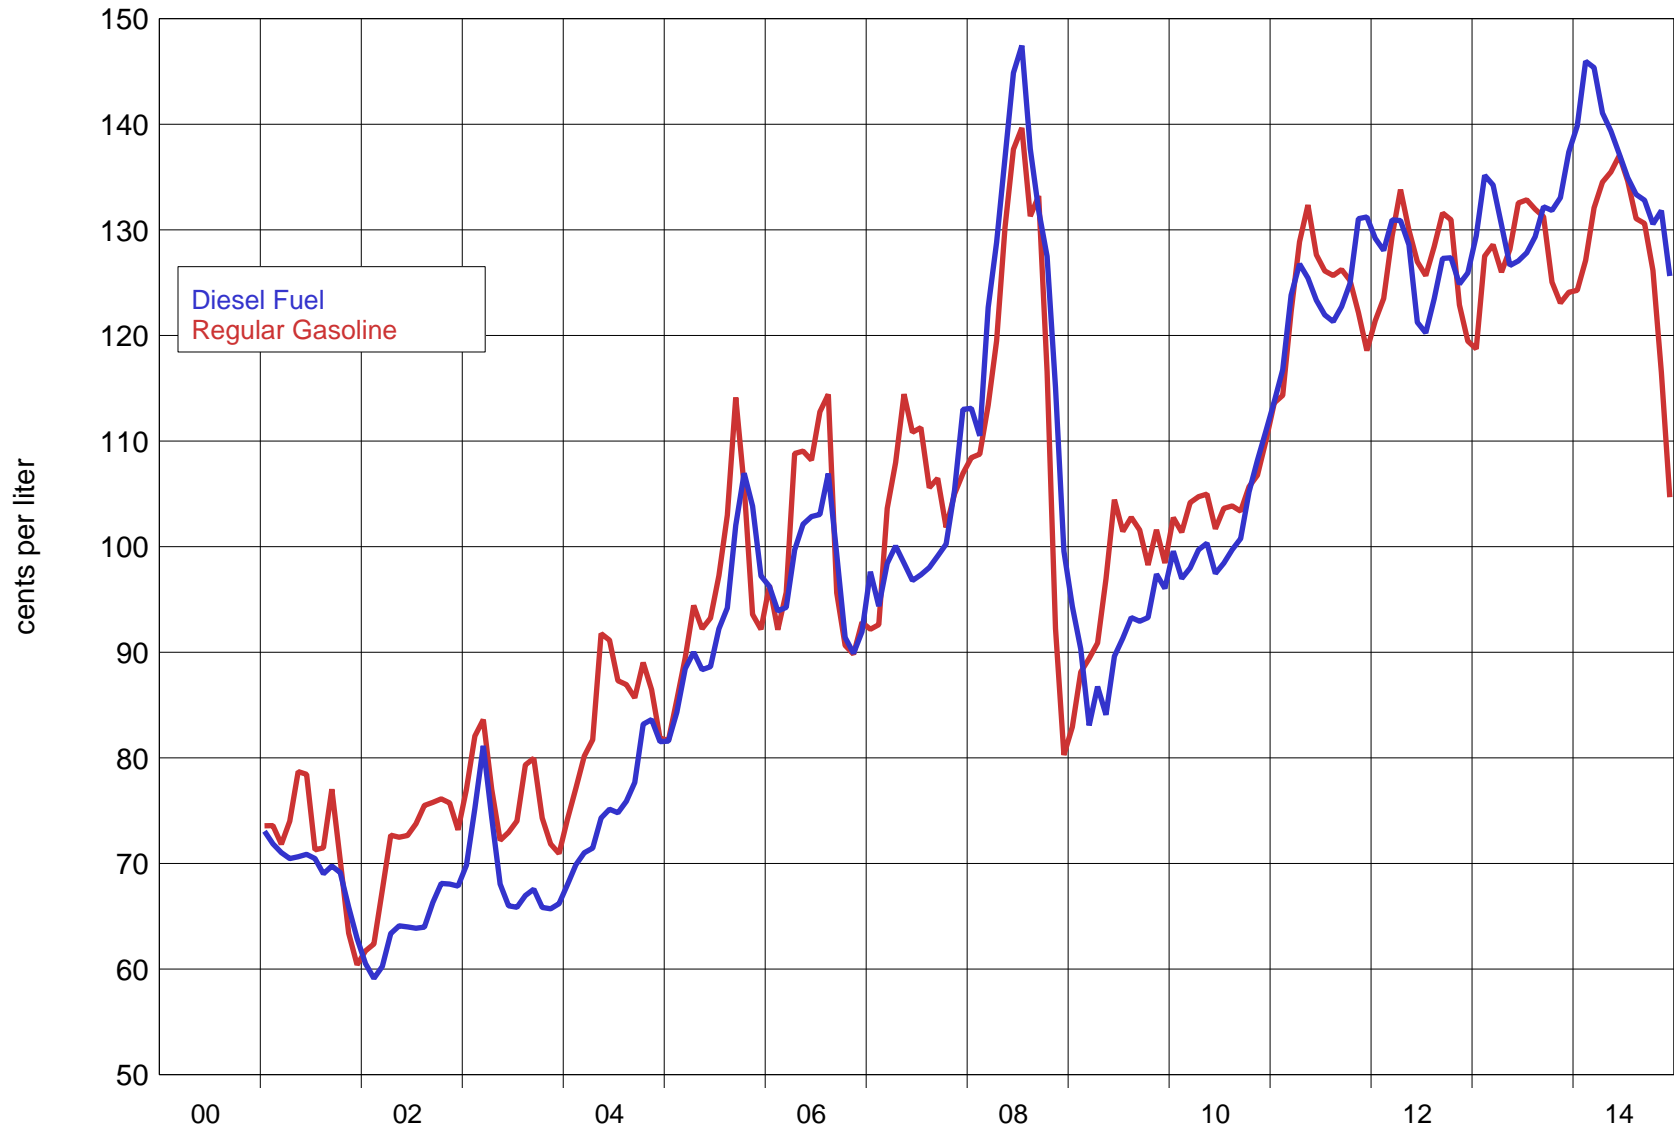

Average Fuel Prices

Average Surcharge for Premium Gasoline

Price Difference Between Diesel and Regular Gasoline

Average Percentage Price Difference for Regular Gasoline

Reference city Toronto; at self-serve filling stations

Average Percentage Price Difference for Regular Gasoline
Reference Month April; at self-serve filling stations