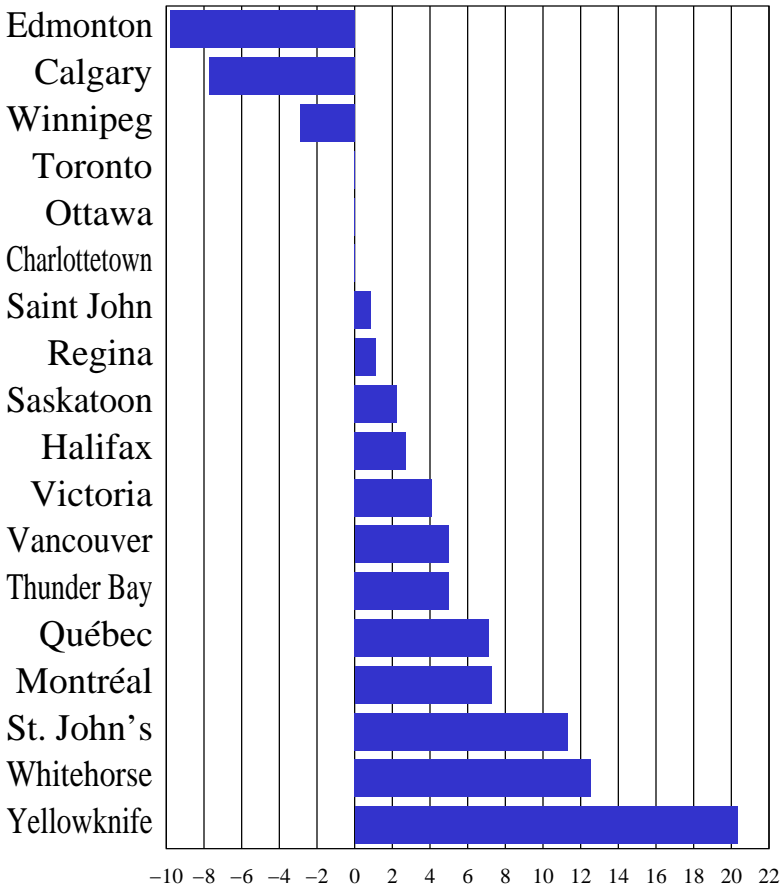

Average Fuel Prices

Average Surcharge for Premium Gasoline

Price Difference Between Diesel and Regular Gasoline

Average Percentage Price Difference for Regular Gasoline

Reference city Toronto; at self-serve filling stations