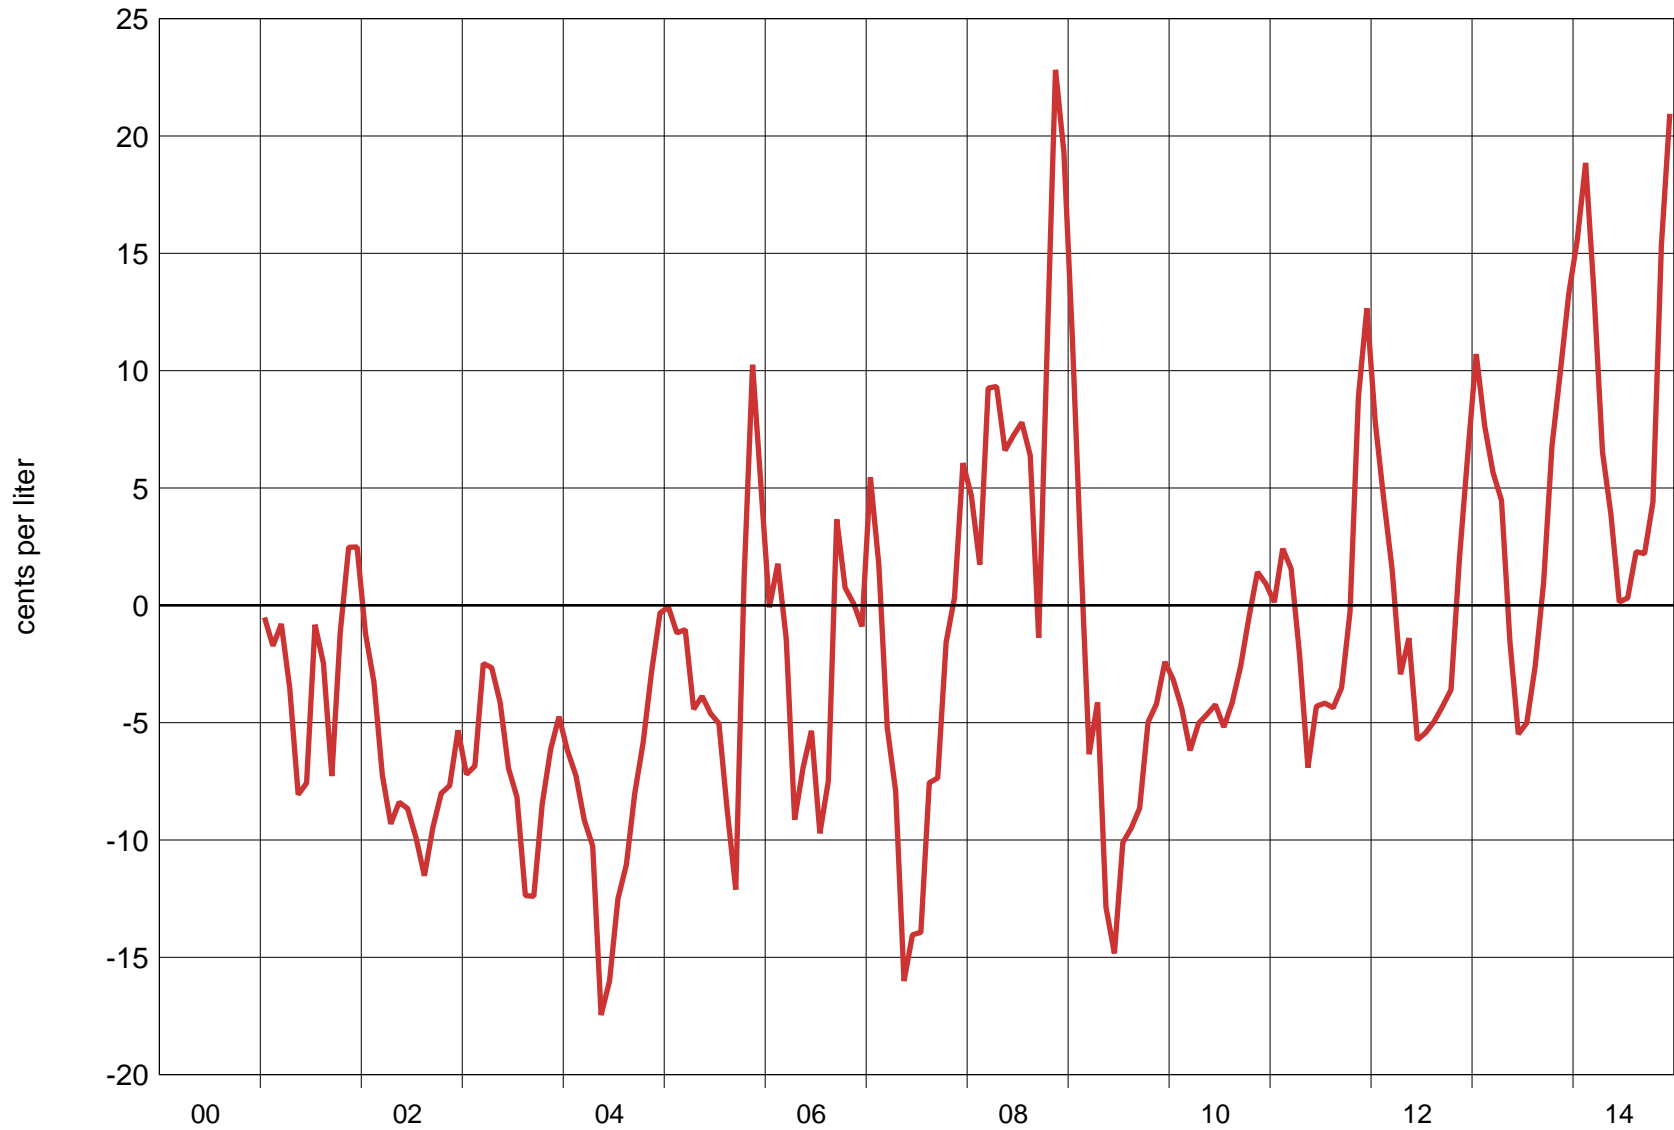

Average Fuel Prices

Average Surcharge for Premium Gasoline

Price Difference Between Diesel and Regular Gasoline

Average Percentage Price Difference for Regular Gasoline

Reference city Toronto; at self-serve filling stations

Average Percentage Price Difference for Regular Gasoline
Reference Month April; at self-serve filling stations