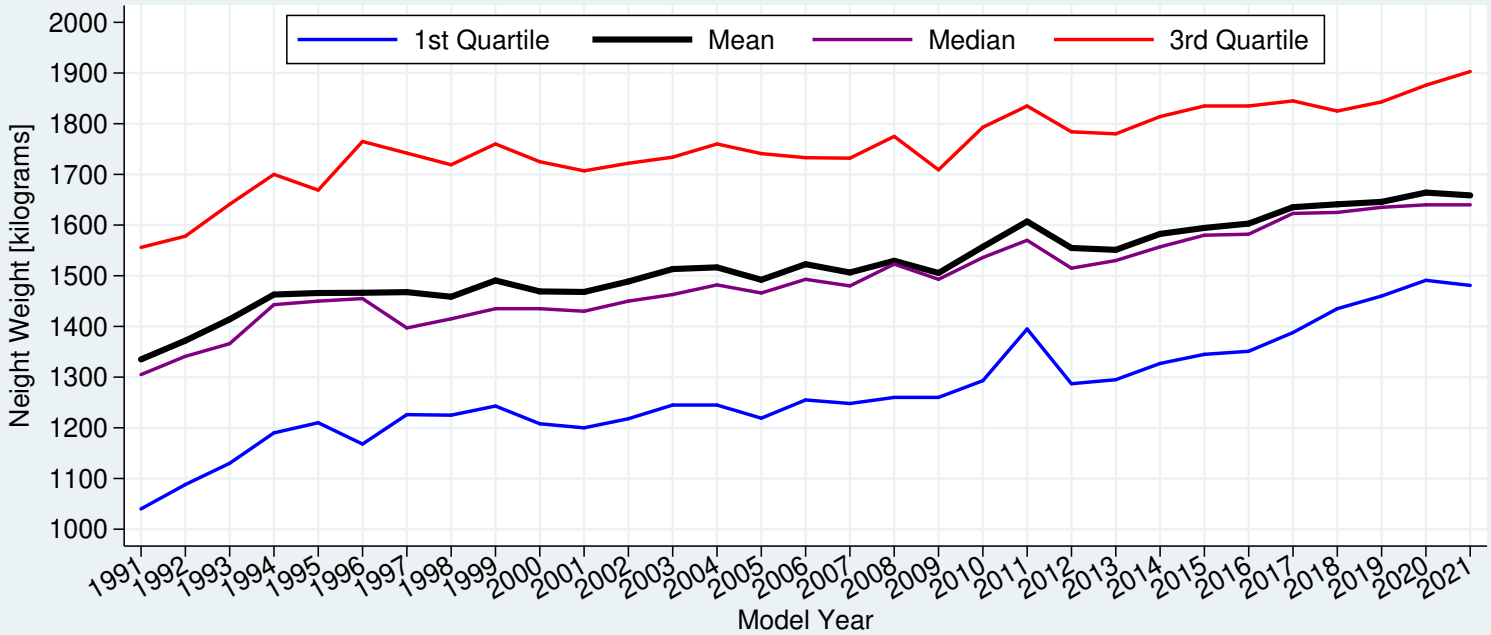

BC Vehicle Fleet Net Weight Distribution 2021Q2

Data Source: ICBC