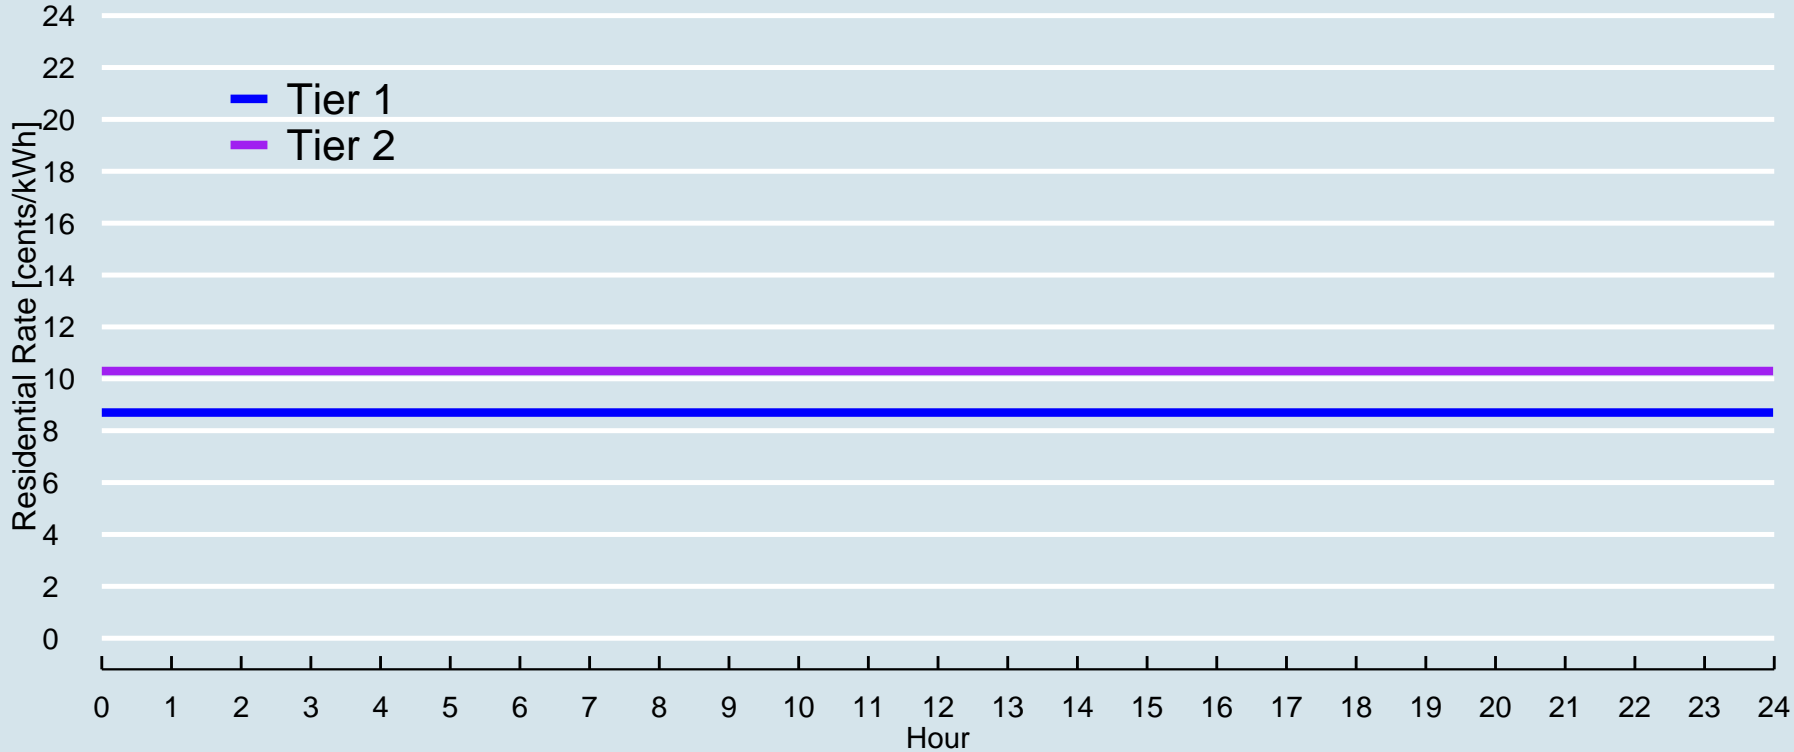

Ontario Optional Tiered-Monthly-Usage Tariffs, 2023

Tier 1 applies to first 1,000 kWh/month in Winter (600 kWh/month in Summer), and Tier 2 to higher usage