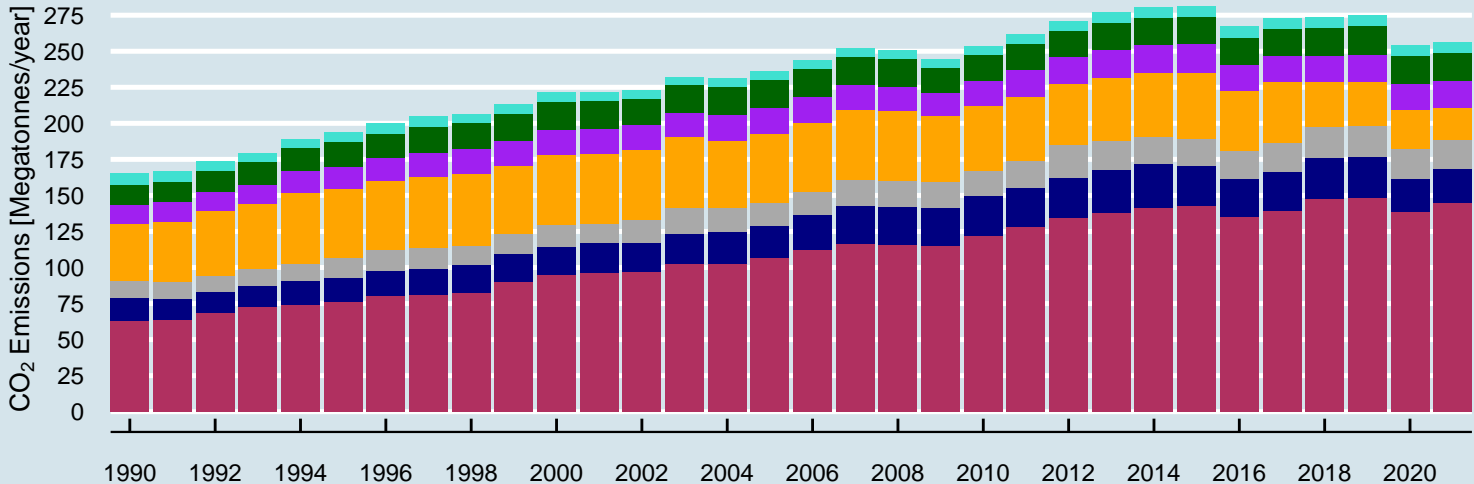

# GHG emissions by sector, Alberta, 1990–2021

Source: Environment and Climate Change Canada