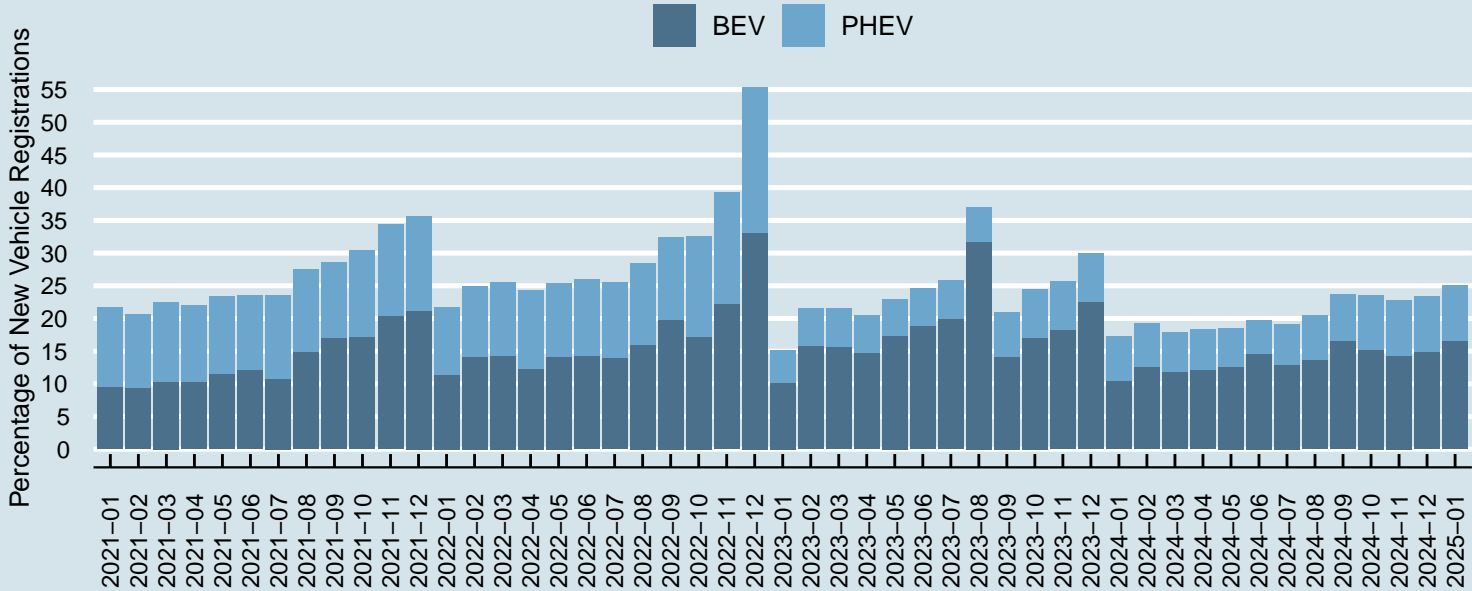

# EV Adoption in Germany, 2021–2025, All Vehicle Types

Source: Kraftfahrtbundesamt, Germany; Chart: Prof. Werner Antweiler, UBC