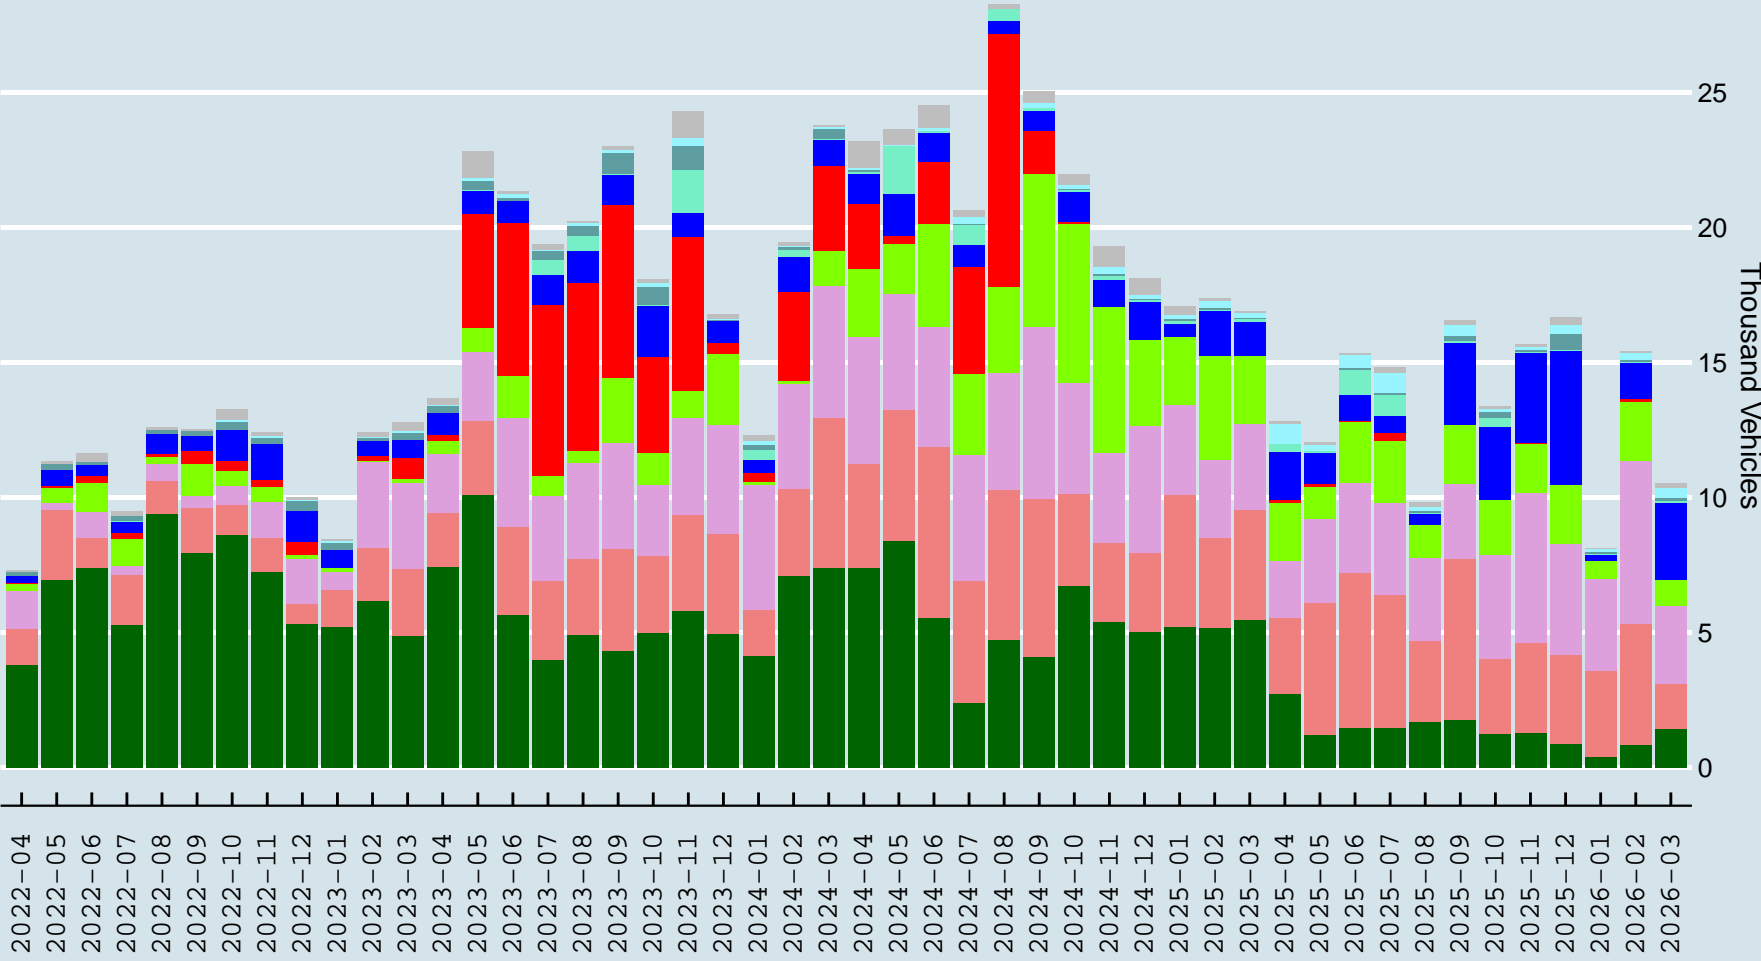

# Canadian BEV+PHEV Imports by Origin, Last 48 Months

- U.S.A.
- Korea
- Japan
- Mexico
- China
- Germany
- Italy
- Belgium
- Sweden
- Other

Source: Canadian International Merchandise Trade Database. Diagram: Prof. W. Antweiler, UBC.