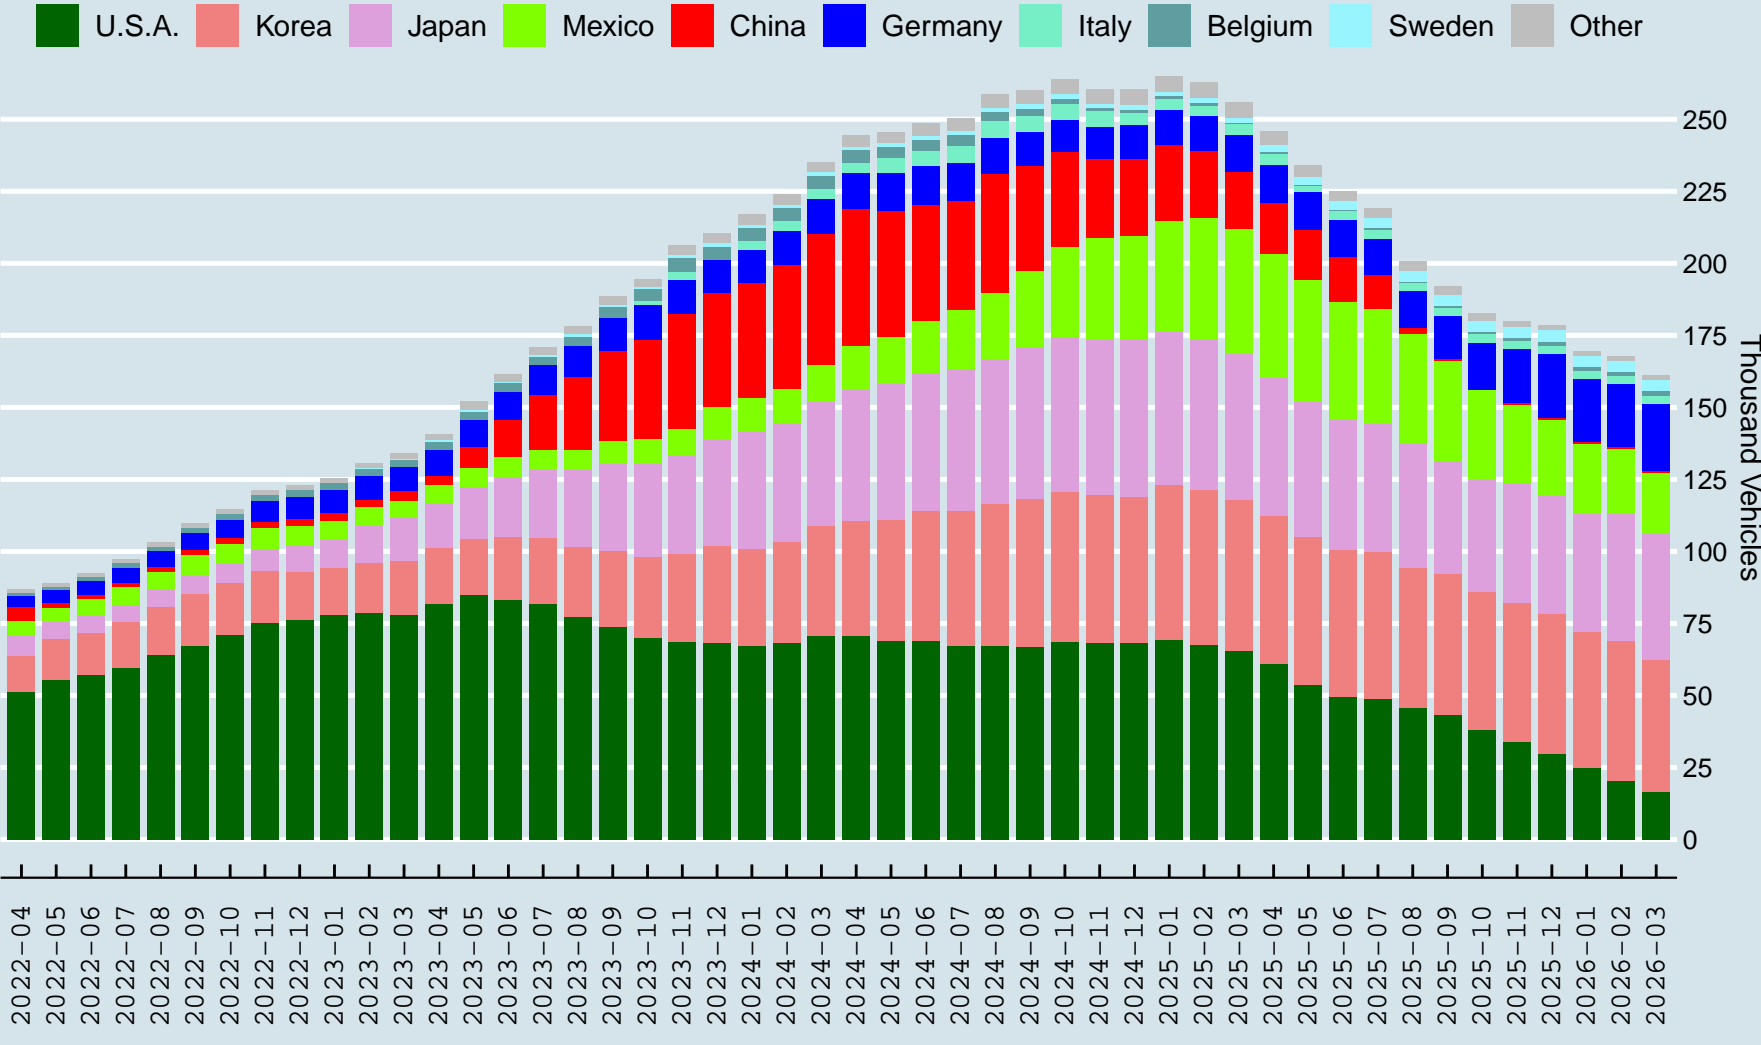

# Canadian BEV+PHEV Imports by Origin, 12–Month Running Total

Source: Canadian International Merchandise Trade Database. Diagram: Prof. W. Antweiler, UBC.