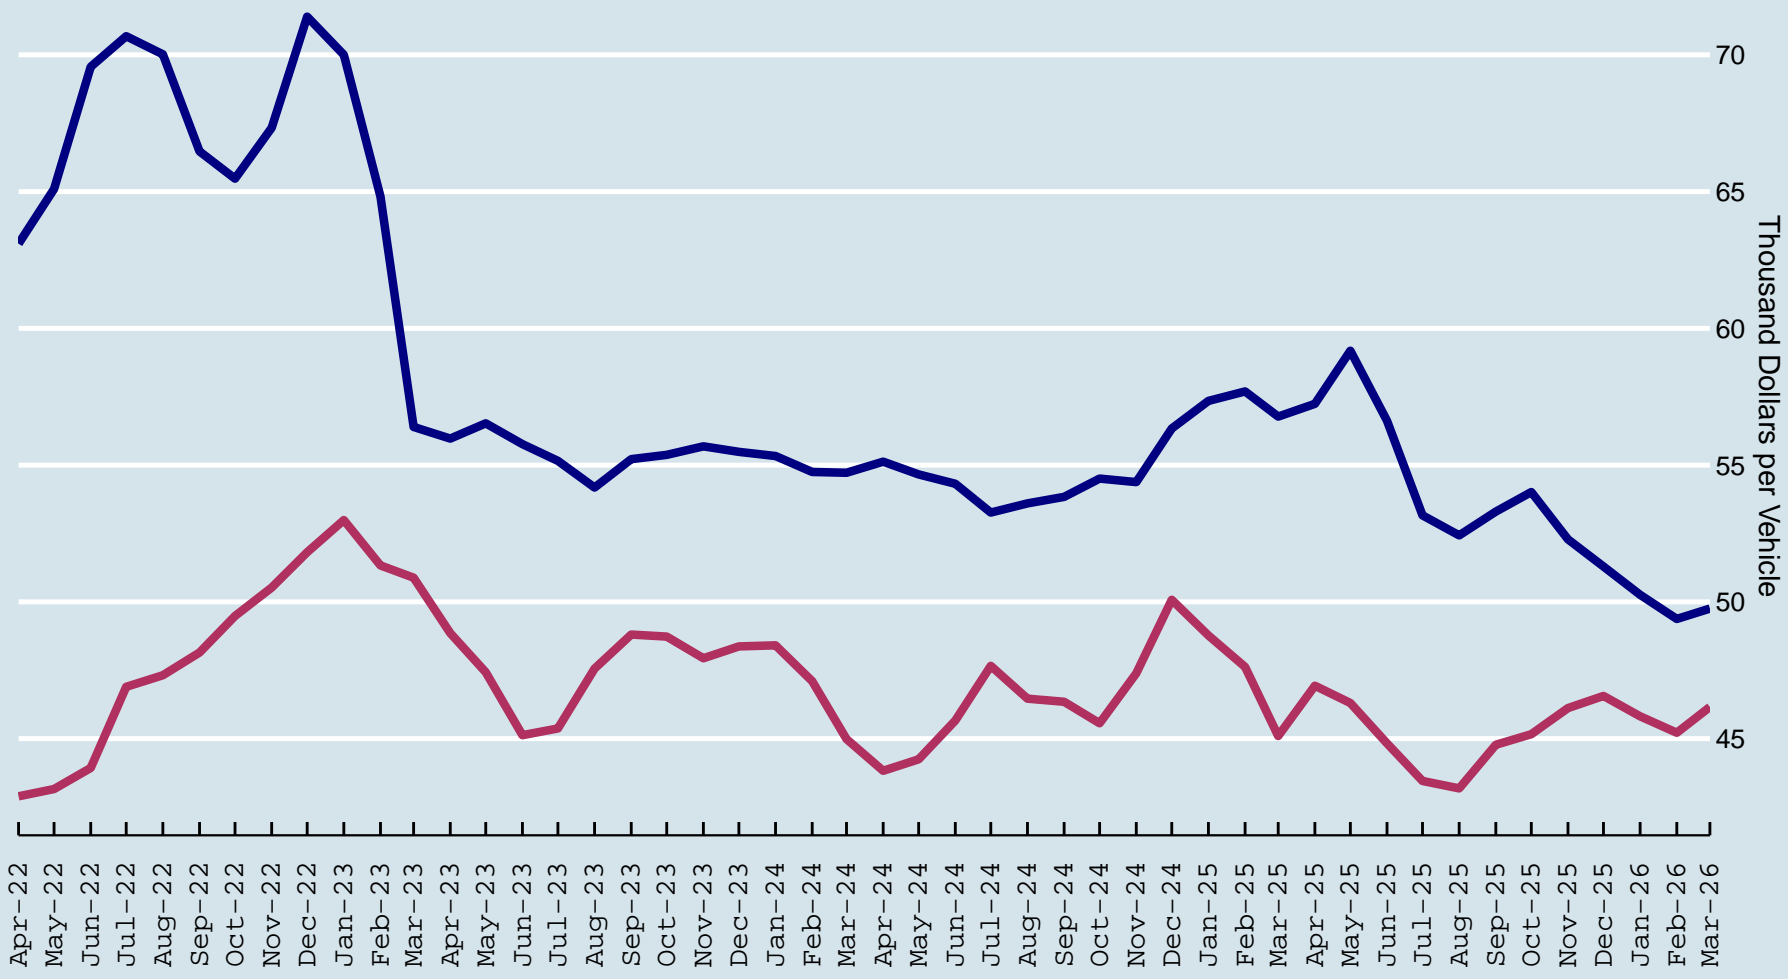

Average Import Prices by Drivetrain, Last 48 Months, 3-Month Moving Average

BEV PHEV

Source: Canadian International Merchandise Trade Database. Diagram: Prof. W. Antweiler, UBC.