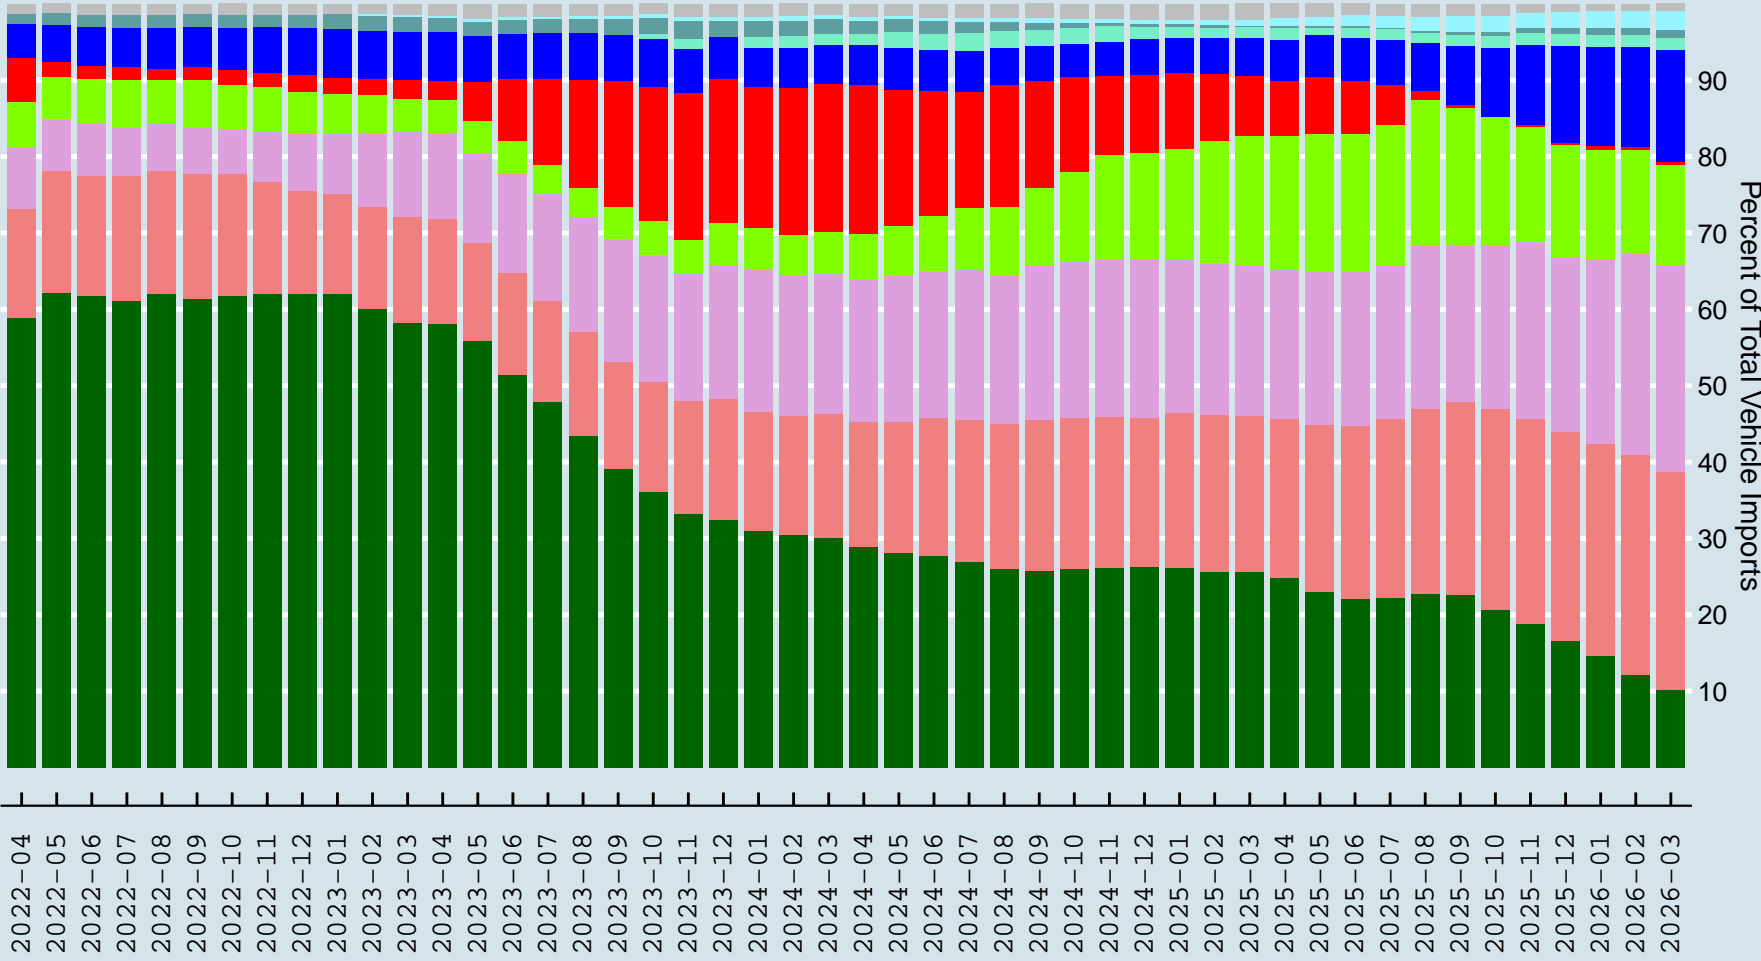

# Canadian BEV+PHEV Imports, Origin Share, 12-Month Running Total

U.S.A.
  Korea
  Japan
  Mexico
  China
  Germany
  Italy
  Belgium
  Sweden
  Other

Source: Canadian International Merchandise Trade Database. Diagram: Prof. W. Antweiler, UBC.