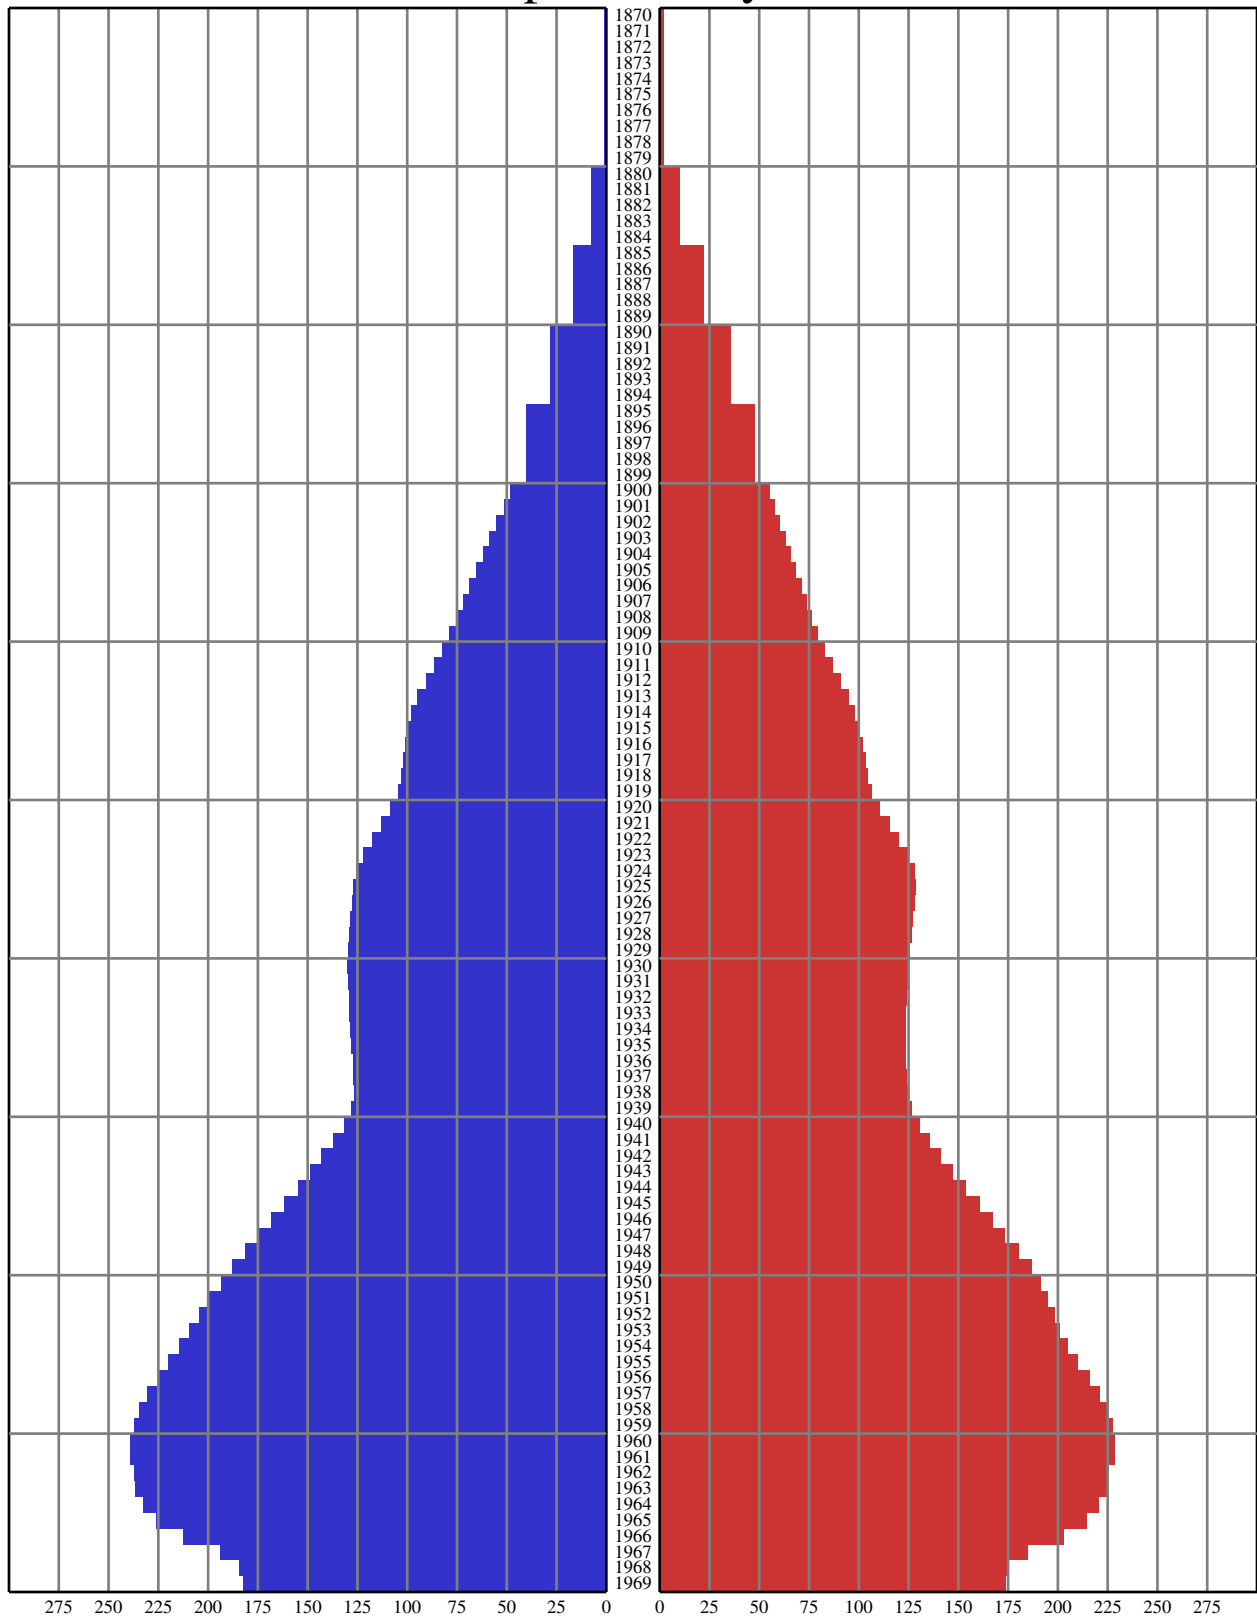

Canadian Population Pyramid 1969 Population: 21.0 mio

Population Figures in 1,000 People, By Birth Year / Blue = Male, Red = Female
© 2008 by Prof. Werner Antweiler, University of British Columbia, Vancouver BC, Canada. Data Source: Statistics Canada.