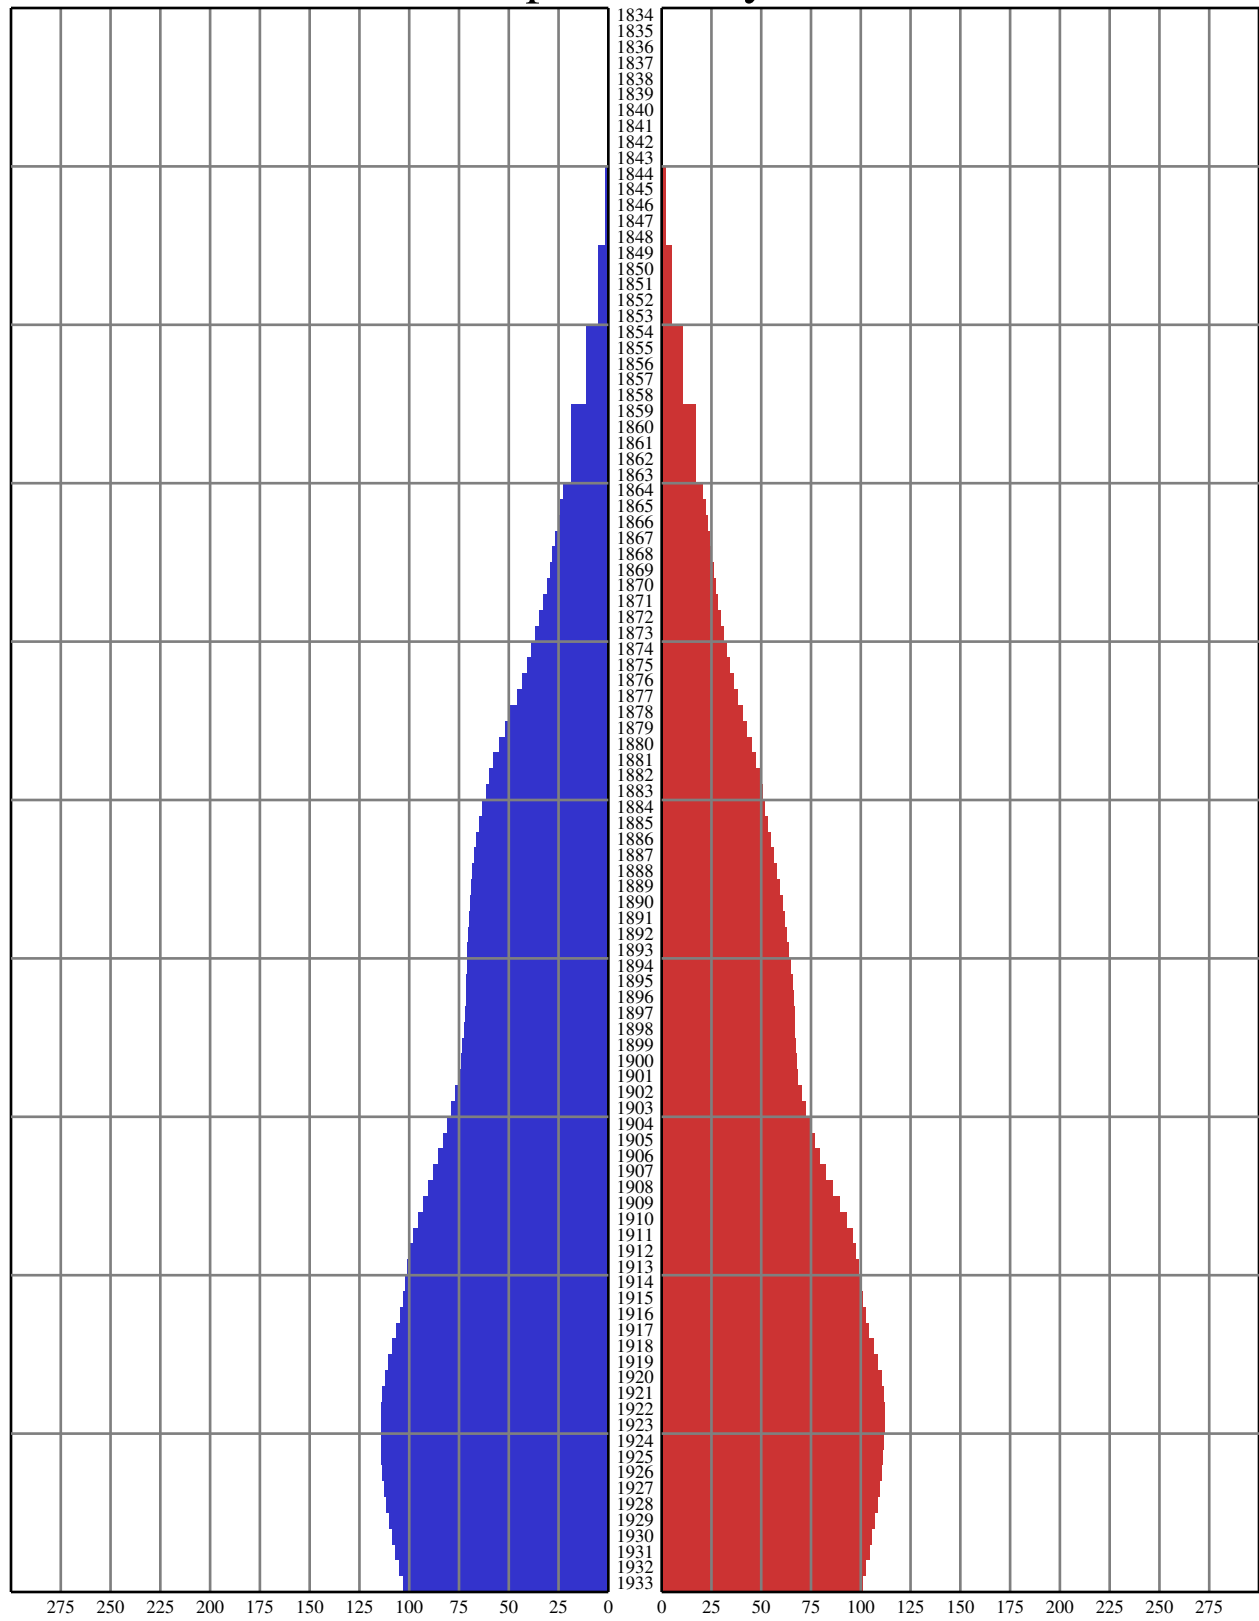

Canadian Population Pyramid 1921 Population: 8.8 mio

Population Figures in 1,000 People, By Birth Year / Blue = Male, Red = Female

© 2008 by Prof. Werner Antweiler, University of British Columbia, Vancouver BC, Canada. Data Source: Statistics Canada.

Canadian Population Pyramid 1925 Population: 9.3 mio

Population Figures in 1,000 People, By Birth Year / Blue = Male, Red = Female

© 2008 by Prof. Werner Antweiler, University of British Columbia, Vancouver BC, Canada. Data Source: Statistics Canada.

Canadian Population Pyramid 1929 Population: 10.0 mio

Population Figures in 1,000 People, By Birth Year / Blue = Male, Red = Female
 © 2008 by Prof. Werner Antweiler, University of British Columbia, Vancouver BC, Canada. Data Source: Statistics Canada.

Canadian Population Pyramid 1933 Population: 10.6 mio

Population Figures in 1,000 People, By Birth Year / Blue = Male, Red = Female

© 2008 by Prof. Werner Antweiler, University of British Columbia, Vancouver BC, Canada. Data Source: Statistics Canada.