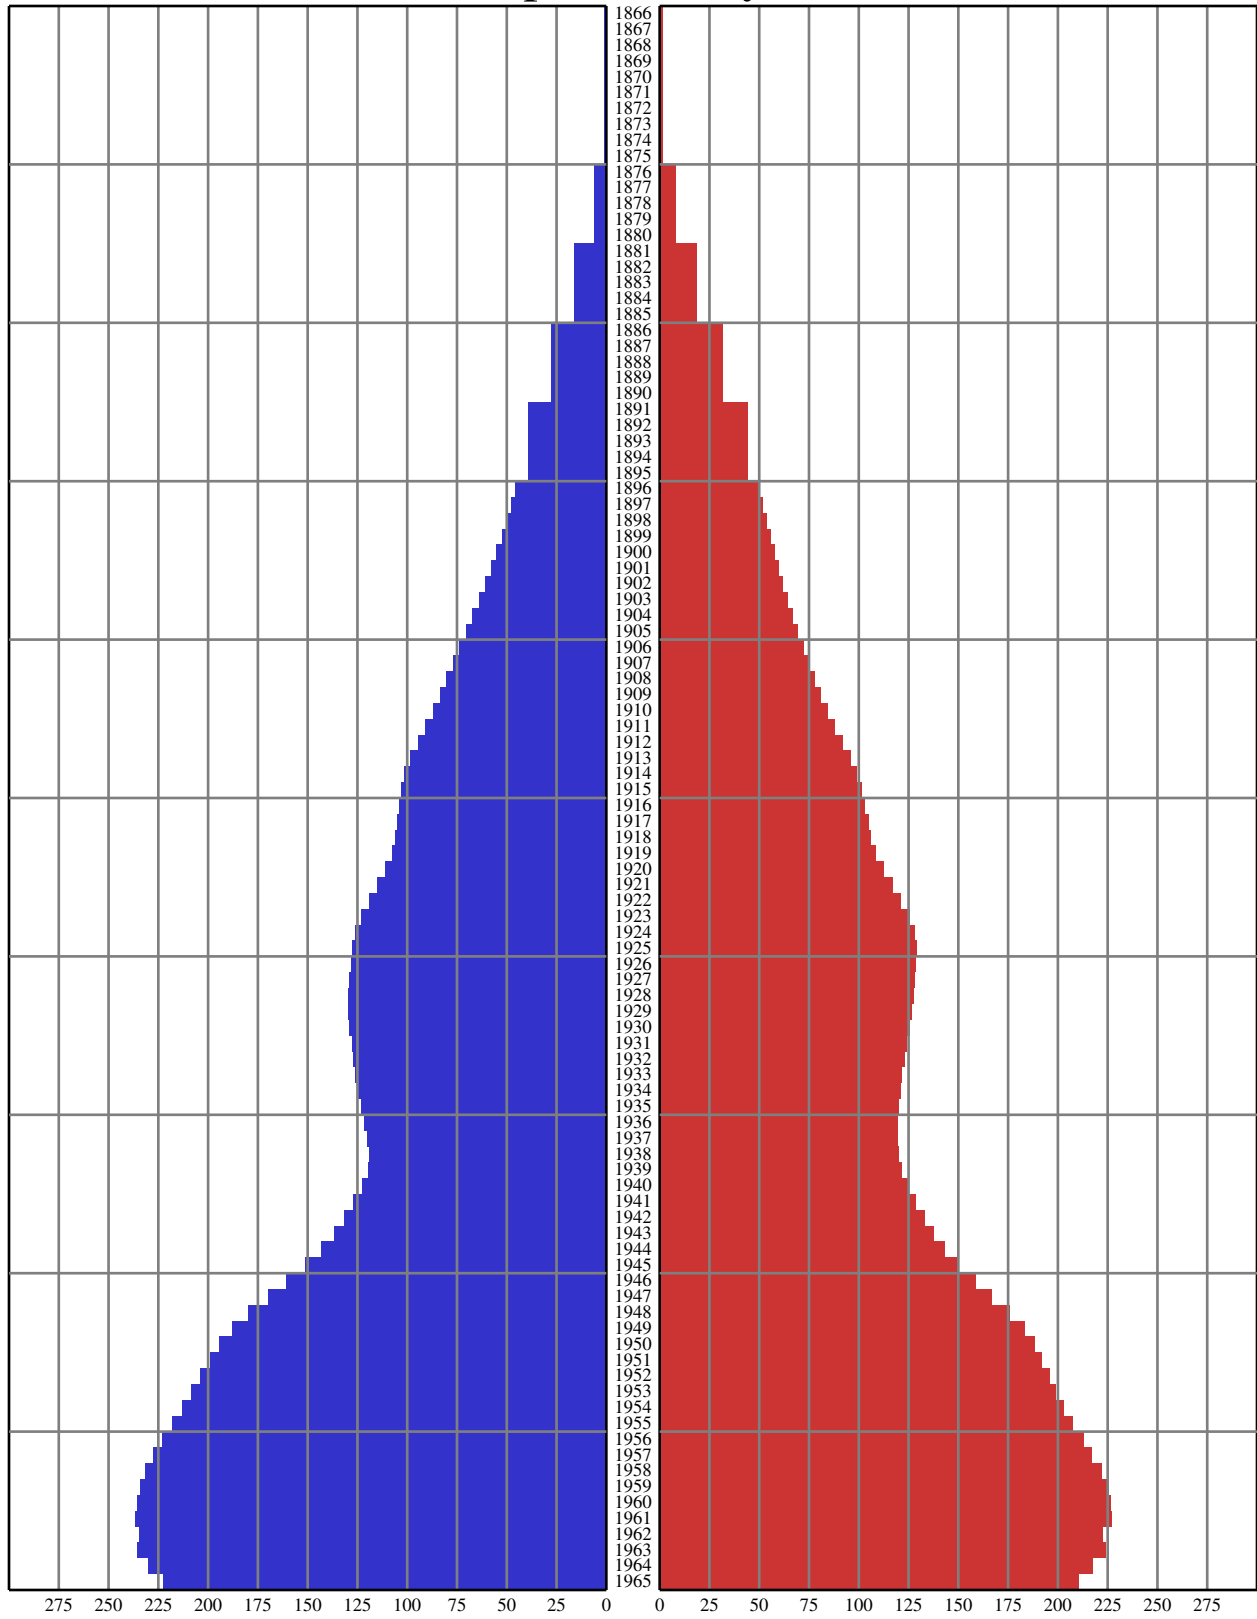

Canadian Population Pyramid 1965 Population: 19.6 mio

Population Figures in 1,000 People, By Birth Year / Blue = Male, Red = Female

© 2008 by Prof. Werner Antweiler, University of British Columbia, Vancouver BC, Canada. Data Source: Statistics Canada.