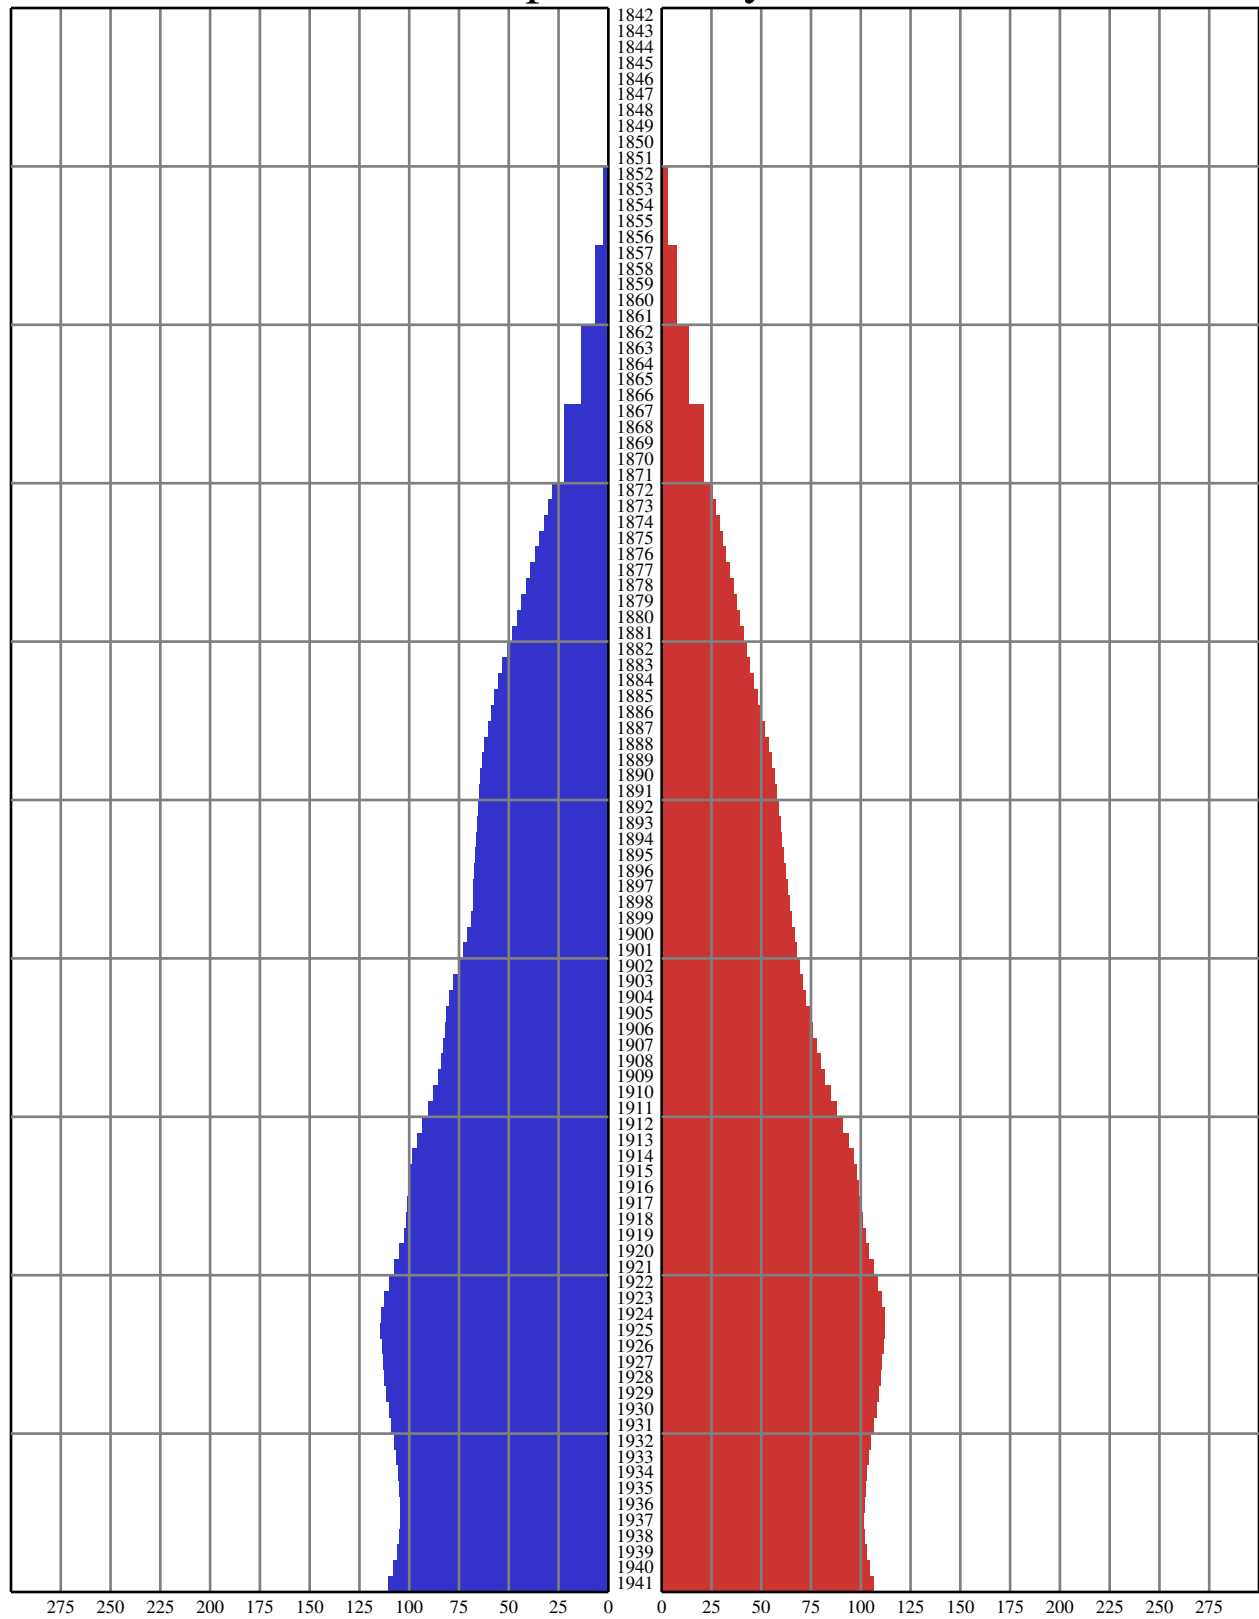

Canadian Population Pyramid 1941 Population: 11.5 mio

Population Figures in 1,000 People, By Birth Year / Blue = Male, Red = Female

© 2008 by Prof. Werner Antweiler, University of British Columbia, Vancouver BC, Canada. Data Source: Statistics Canada.