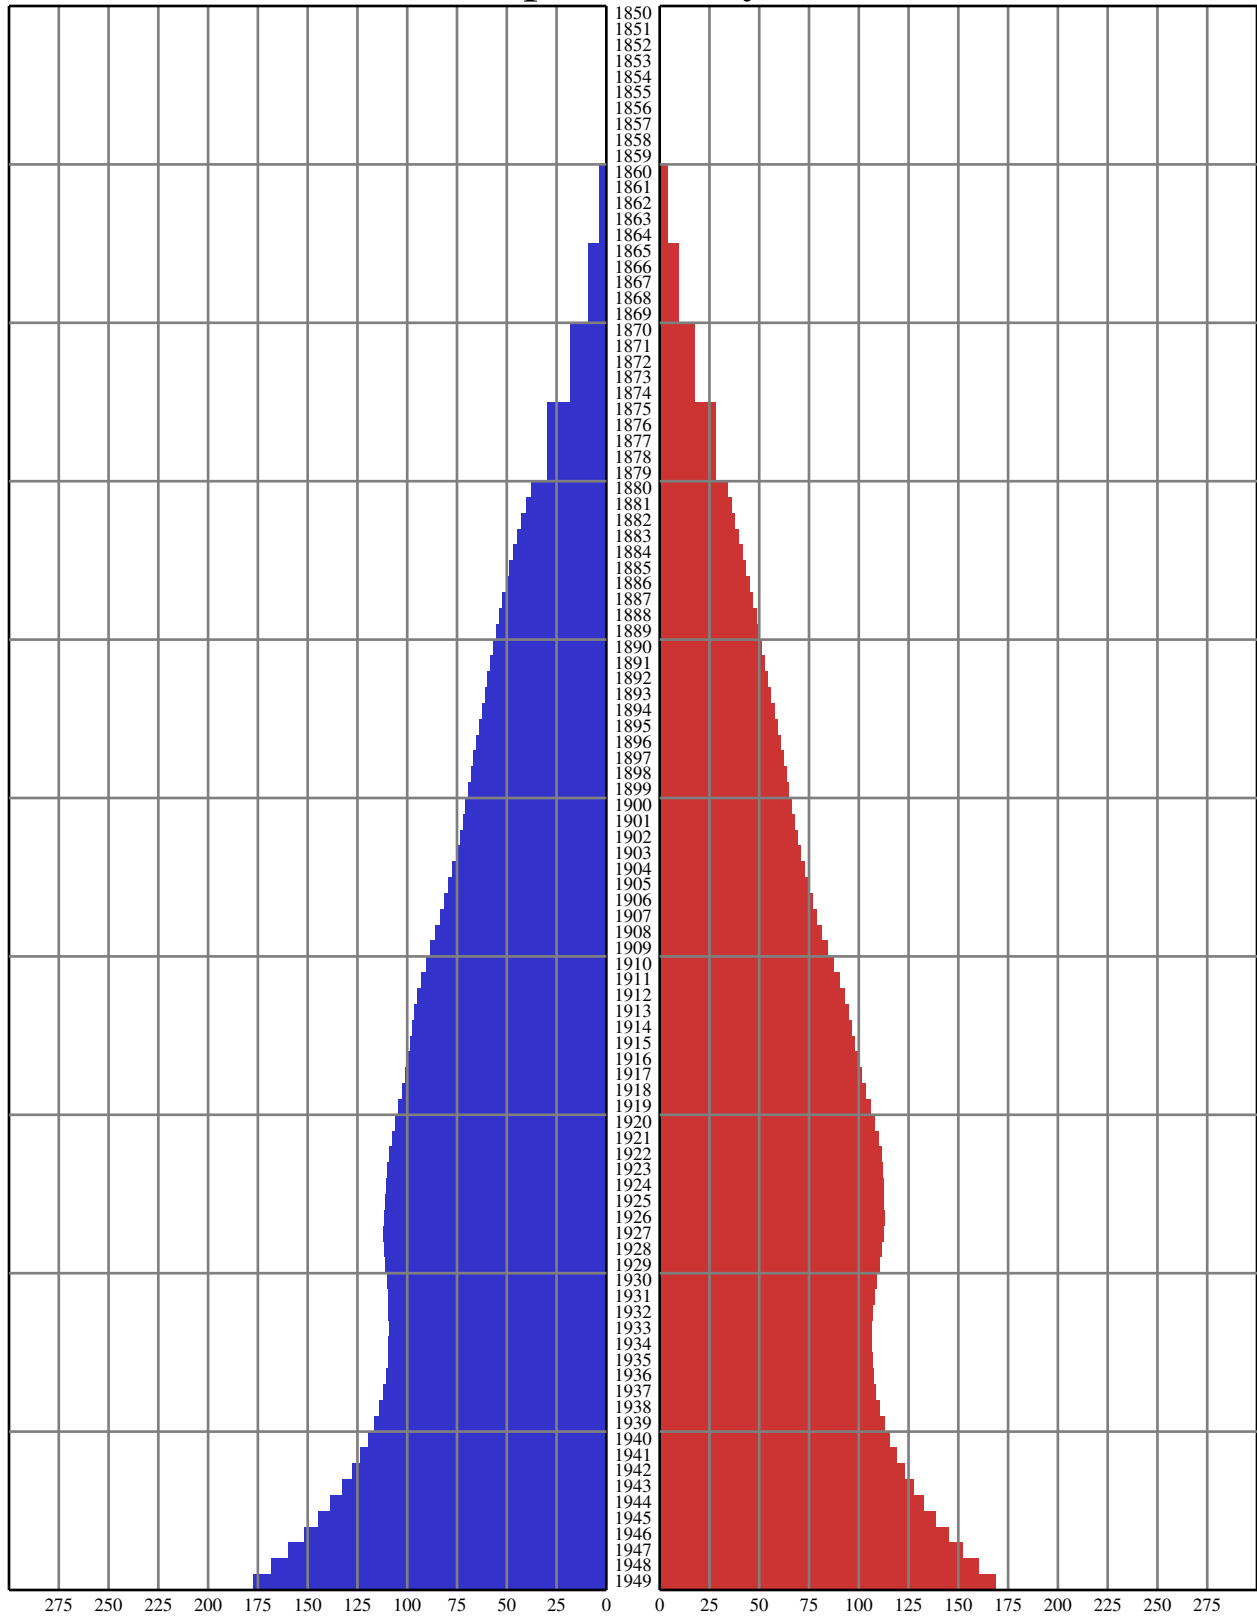

Canadian Population Pyramid 1949 Population: 13.4 mio

Population Figures in 1,000 People, By Birth Year / Blue = Male, Red = Female

© 2008 by Prof. Werner Antweiler, University of British Columbia, Vancouver BC, Canada. Data Source: Statistics Canada.