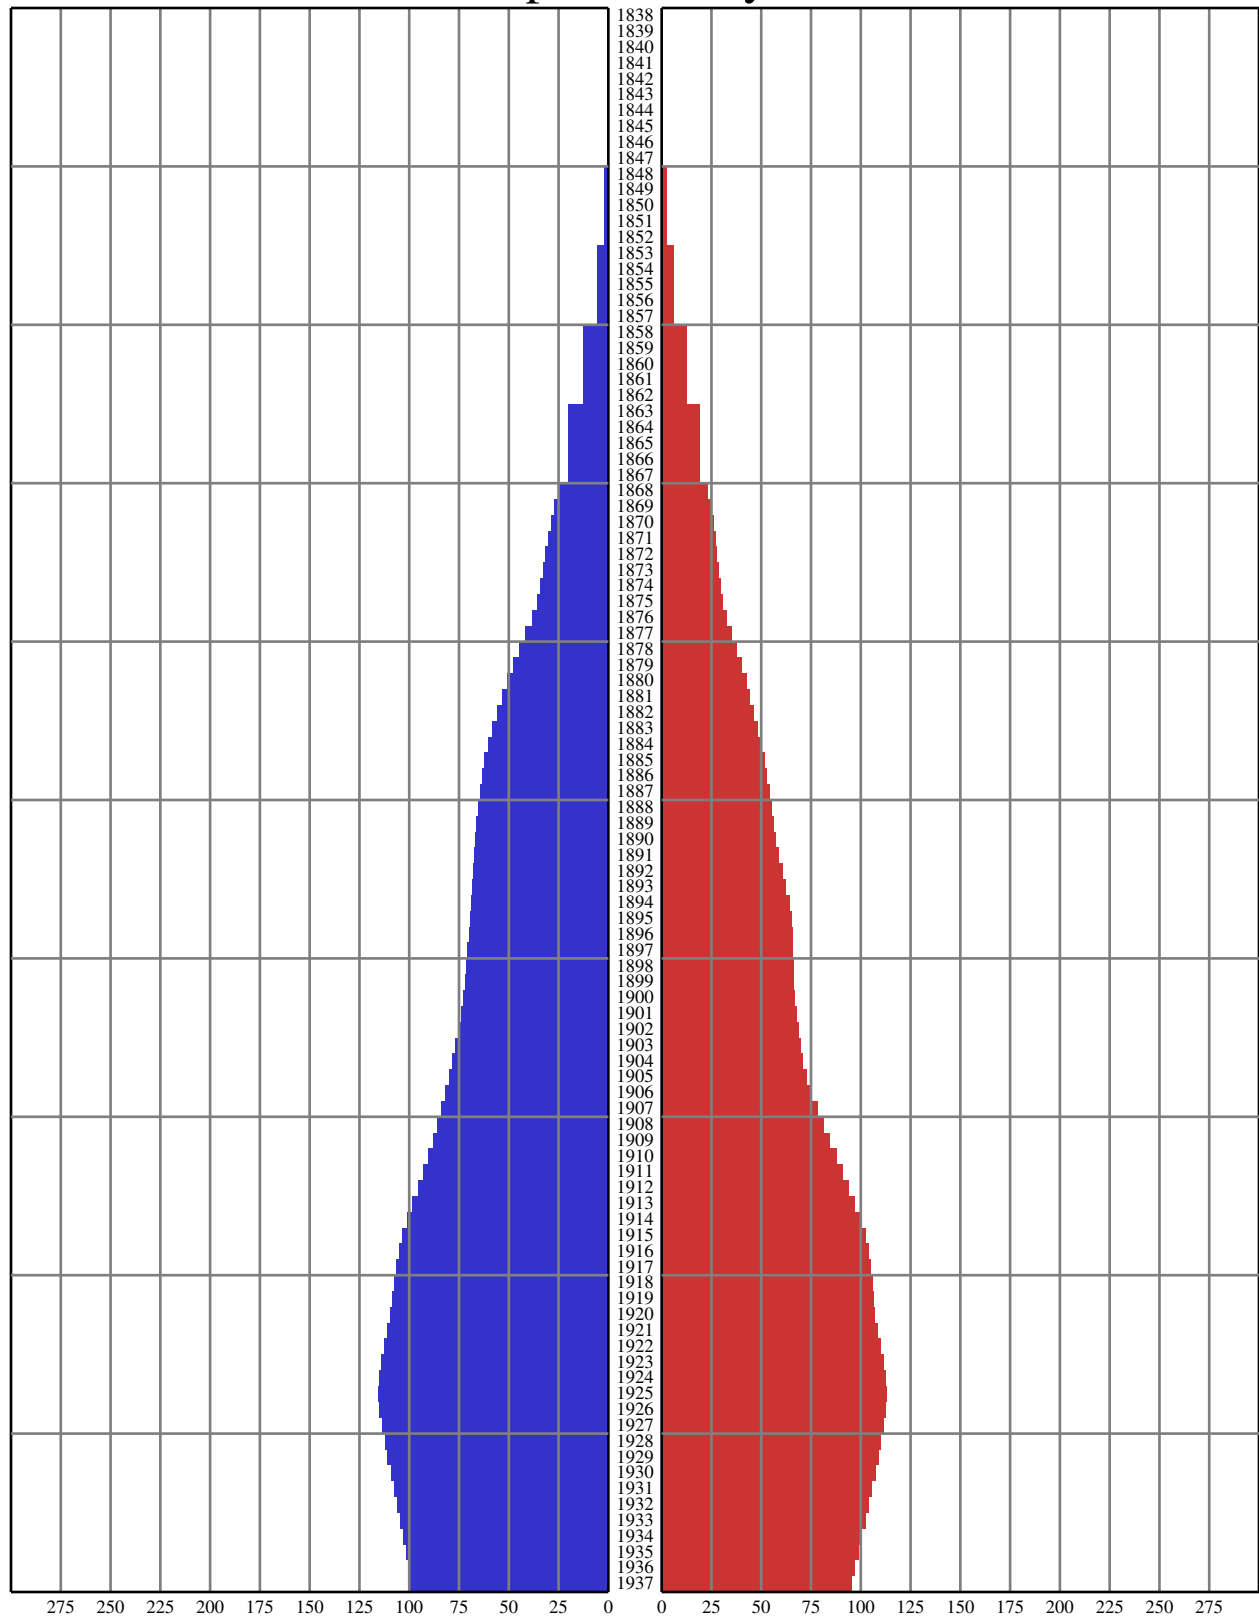

Canadian Population Pyramid 1937 Population: 11.0 mio

Population Figures in 1,000 People, By Birth Year / Blue = Male, Red = Female

© 2008 by Prof. Werner Antweiler, University of British Columbia, Vancouver BC, Canada. Data Source: Statistics Canada.