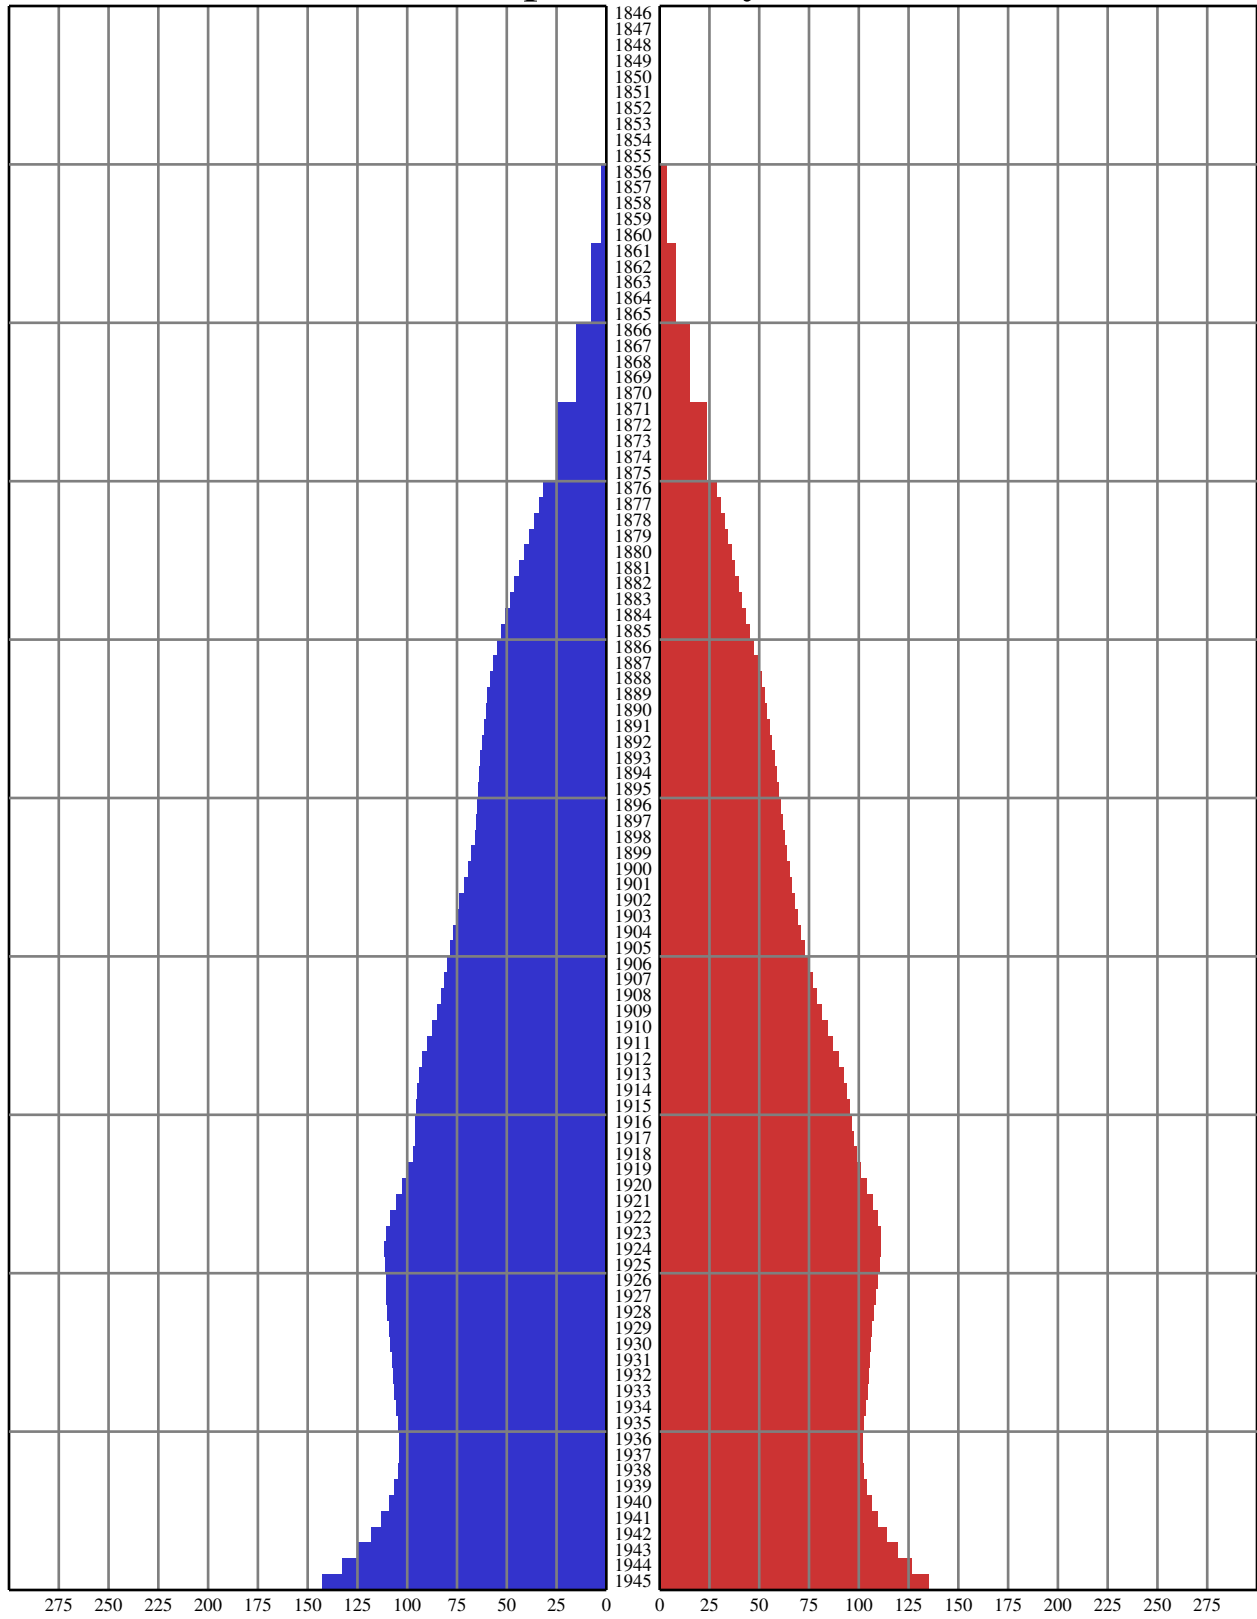

Canadian Population Pyramid 1945 Population: 12.1 mio

Population Figures in 1,000 People, By Birth Year / Blue = Male, Red = Female

© 2008 by Prof. Werner Antweiler, University of British Columbia, Vancouver BC, Canada. Data Source: Statistics Canada.