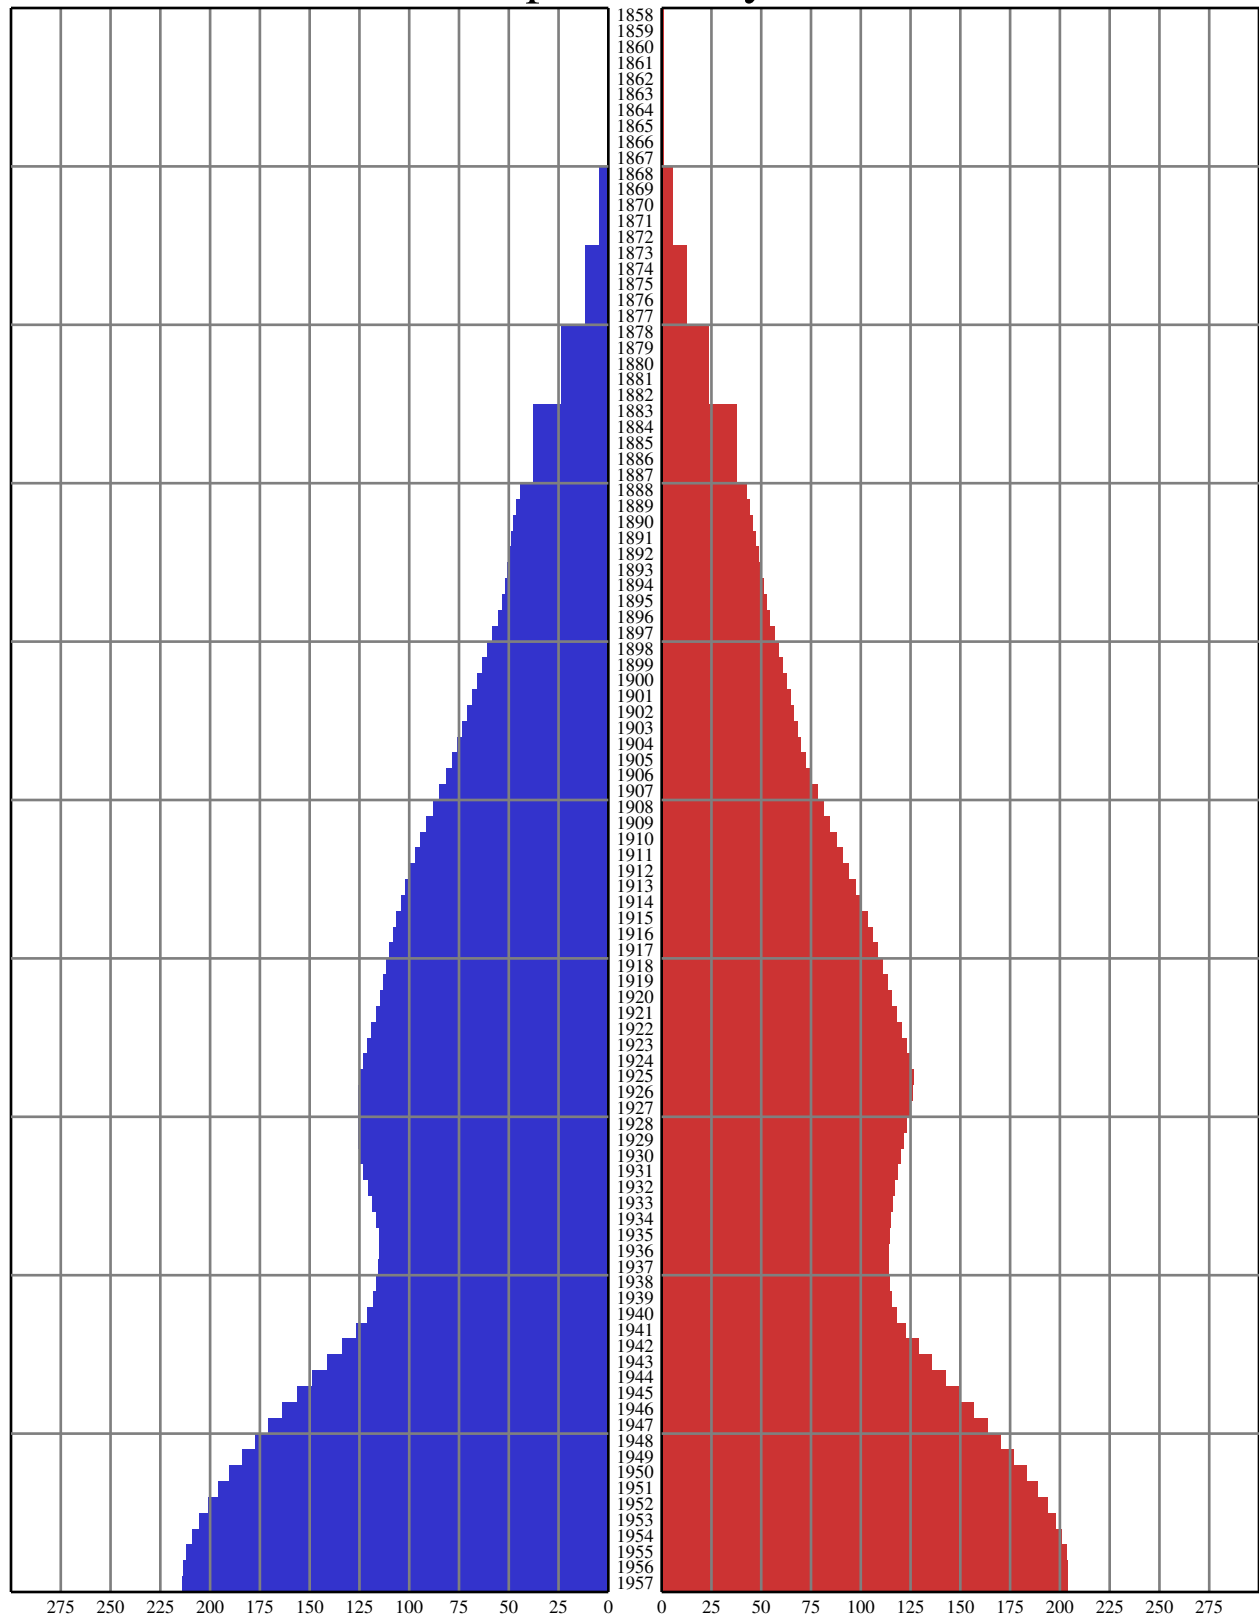

Canadian Population Pyramid 1957 Population: 16.6 mio

Population Figures in 1,000 People, By Birth Year / Blue = Male, Red = Female

© 2008 by Prof. Werner Antweiler, University of British Columbia, Vancouver BC, Canada. Data Source: Statistics Canada.